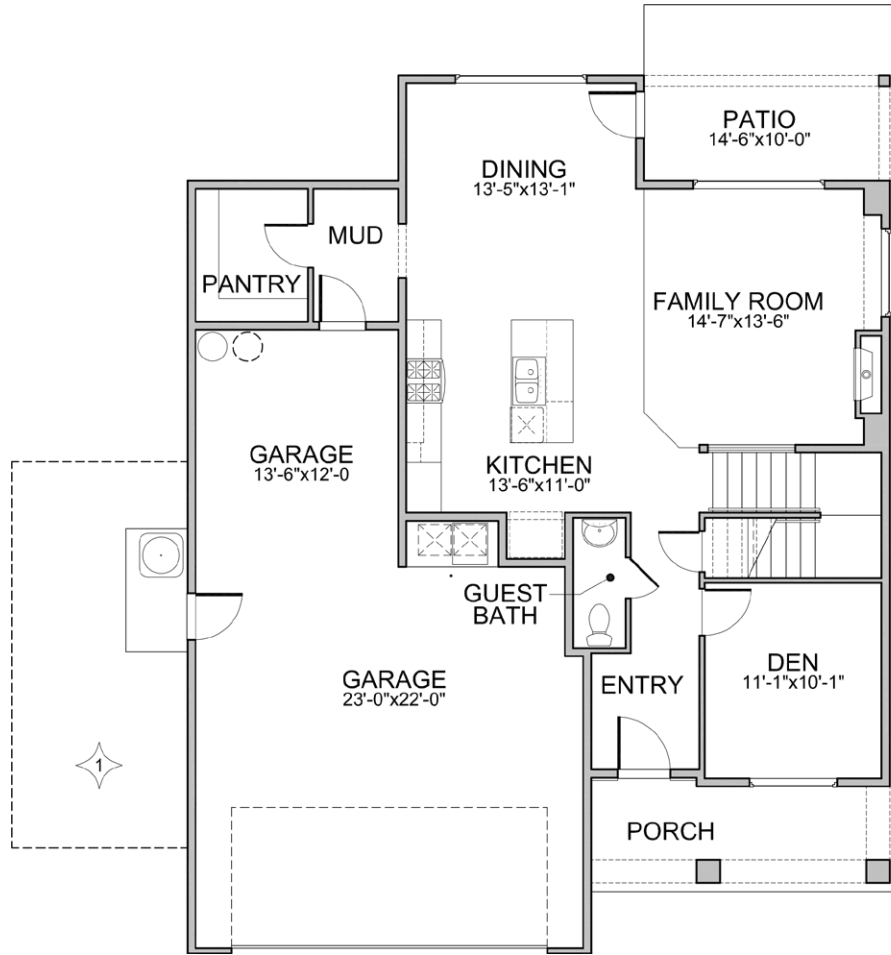

Levels: Two  
 Bedrooms: 4+Den+Media  
 Baths: 2.5  
 Garage: 2 Car  
 ASF: 2,440

## NOTES:

Indicates a plan option not included in the base price.