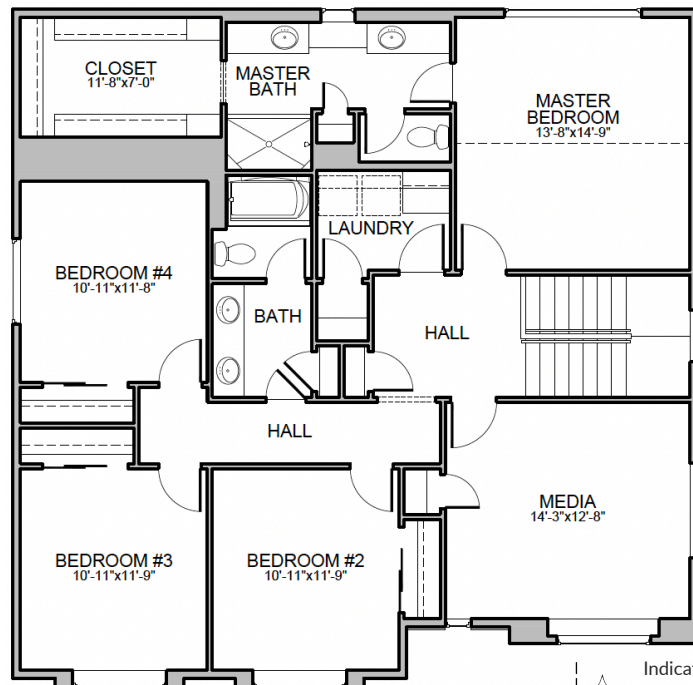

Levels: Two  
 Bedrooms: 4+Media+Den  
 Baths: 2.5  
 Garage: 2 Car  
 ASF: 2,520

## NOTES:

 Indicates a plan option not included in the base price. See back side for details.