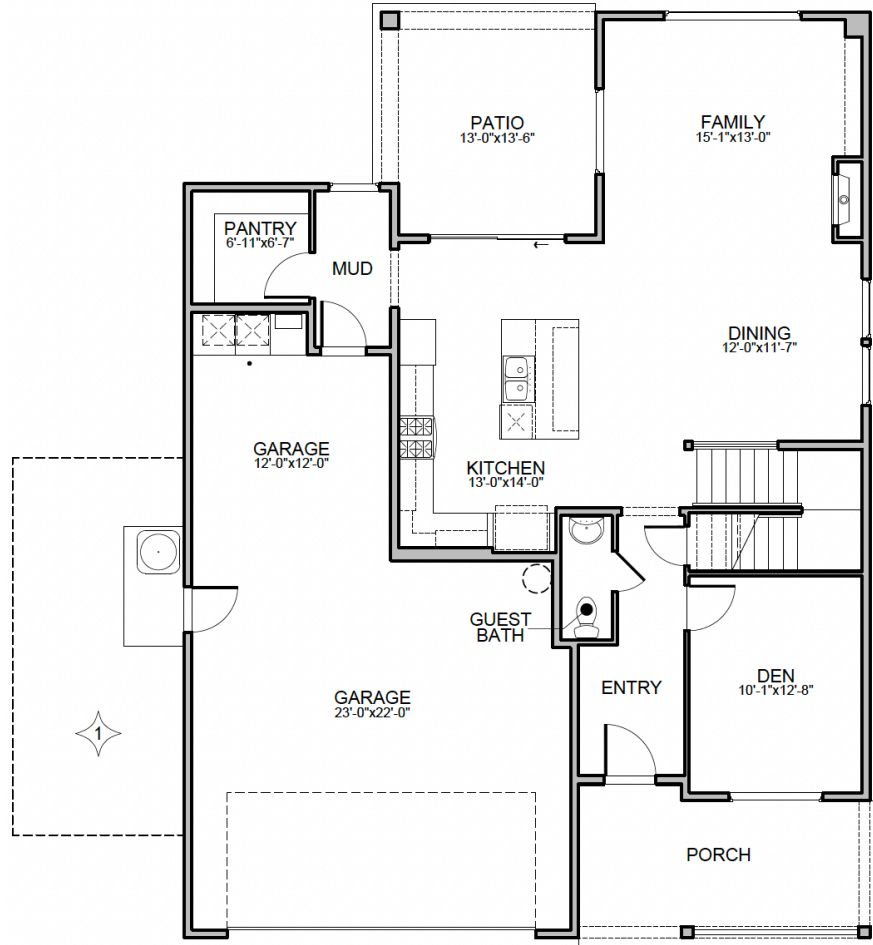

Levels: Two  
 Bedrooms: 4+Media+Den  
 Baths: 2.5  
 Garage: 2 Car  
 ASF: 2,520

## NOTES:

 Indicates a plan option not included in the base price. See back side for details.

# PLAN OPTIONS & ELEVATIONS