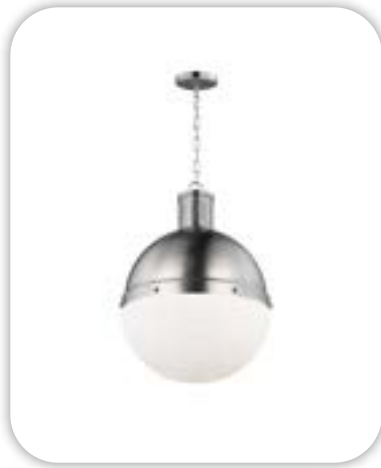


The Hickory

10214 Hazy Glen Dr.
Nampa, ID.

AR 38 11

ALTURAS
HOMES

Colors and Vision Board

Exterior Colors

Interior Colors

Designer's Vision Board for AR 38 11

Kitchen Selections

Lighting

Dining: Capital Lighting / 548841BN
Kitchen Island: Visual Comfort / 6677101

Faucets

Kitchen Sink: Signature Hardware Sitka SHSKDM1BZ4
Kitchen Faucet: Delta Essa 9113-AR-DST

Appliances